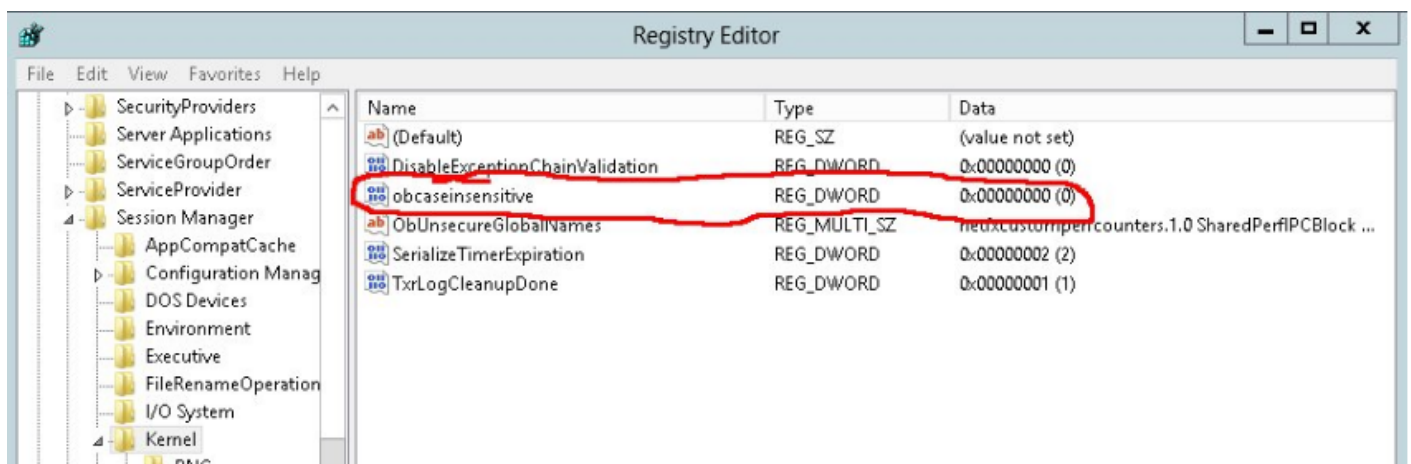

Disable Windows Kernel case-insensitivity

You can disable Windows kernel case-insensitivity by clearing the following registry key to 0:

HKLM\SYSTEM\CurrentControlSet\Control\Session Manager\kernel

DWORD “obcaseinsensitive” (Figure 1)

Figure 1

Revision #1

Created 2020-12-30 12:09:55 UTC by Dino Edwards

Updated 2021-02-08 23:03:25 UTC by Dino Edwards